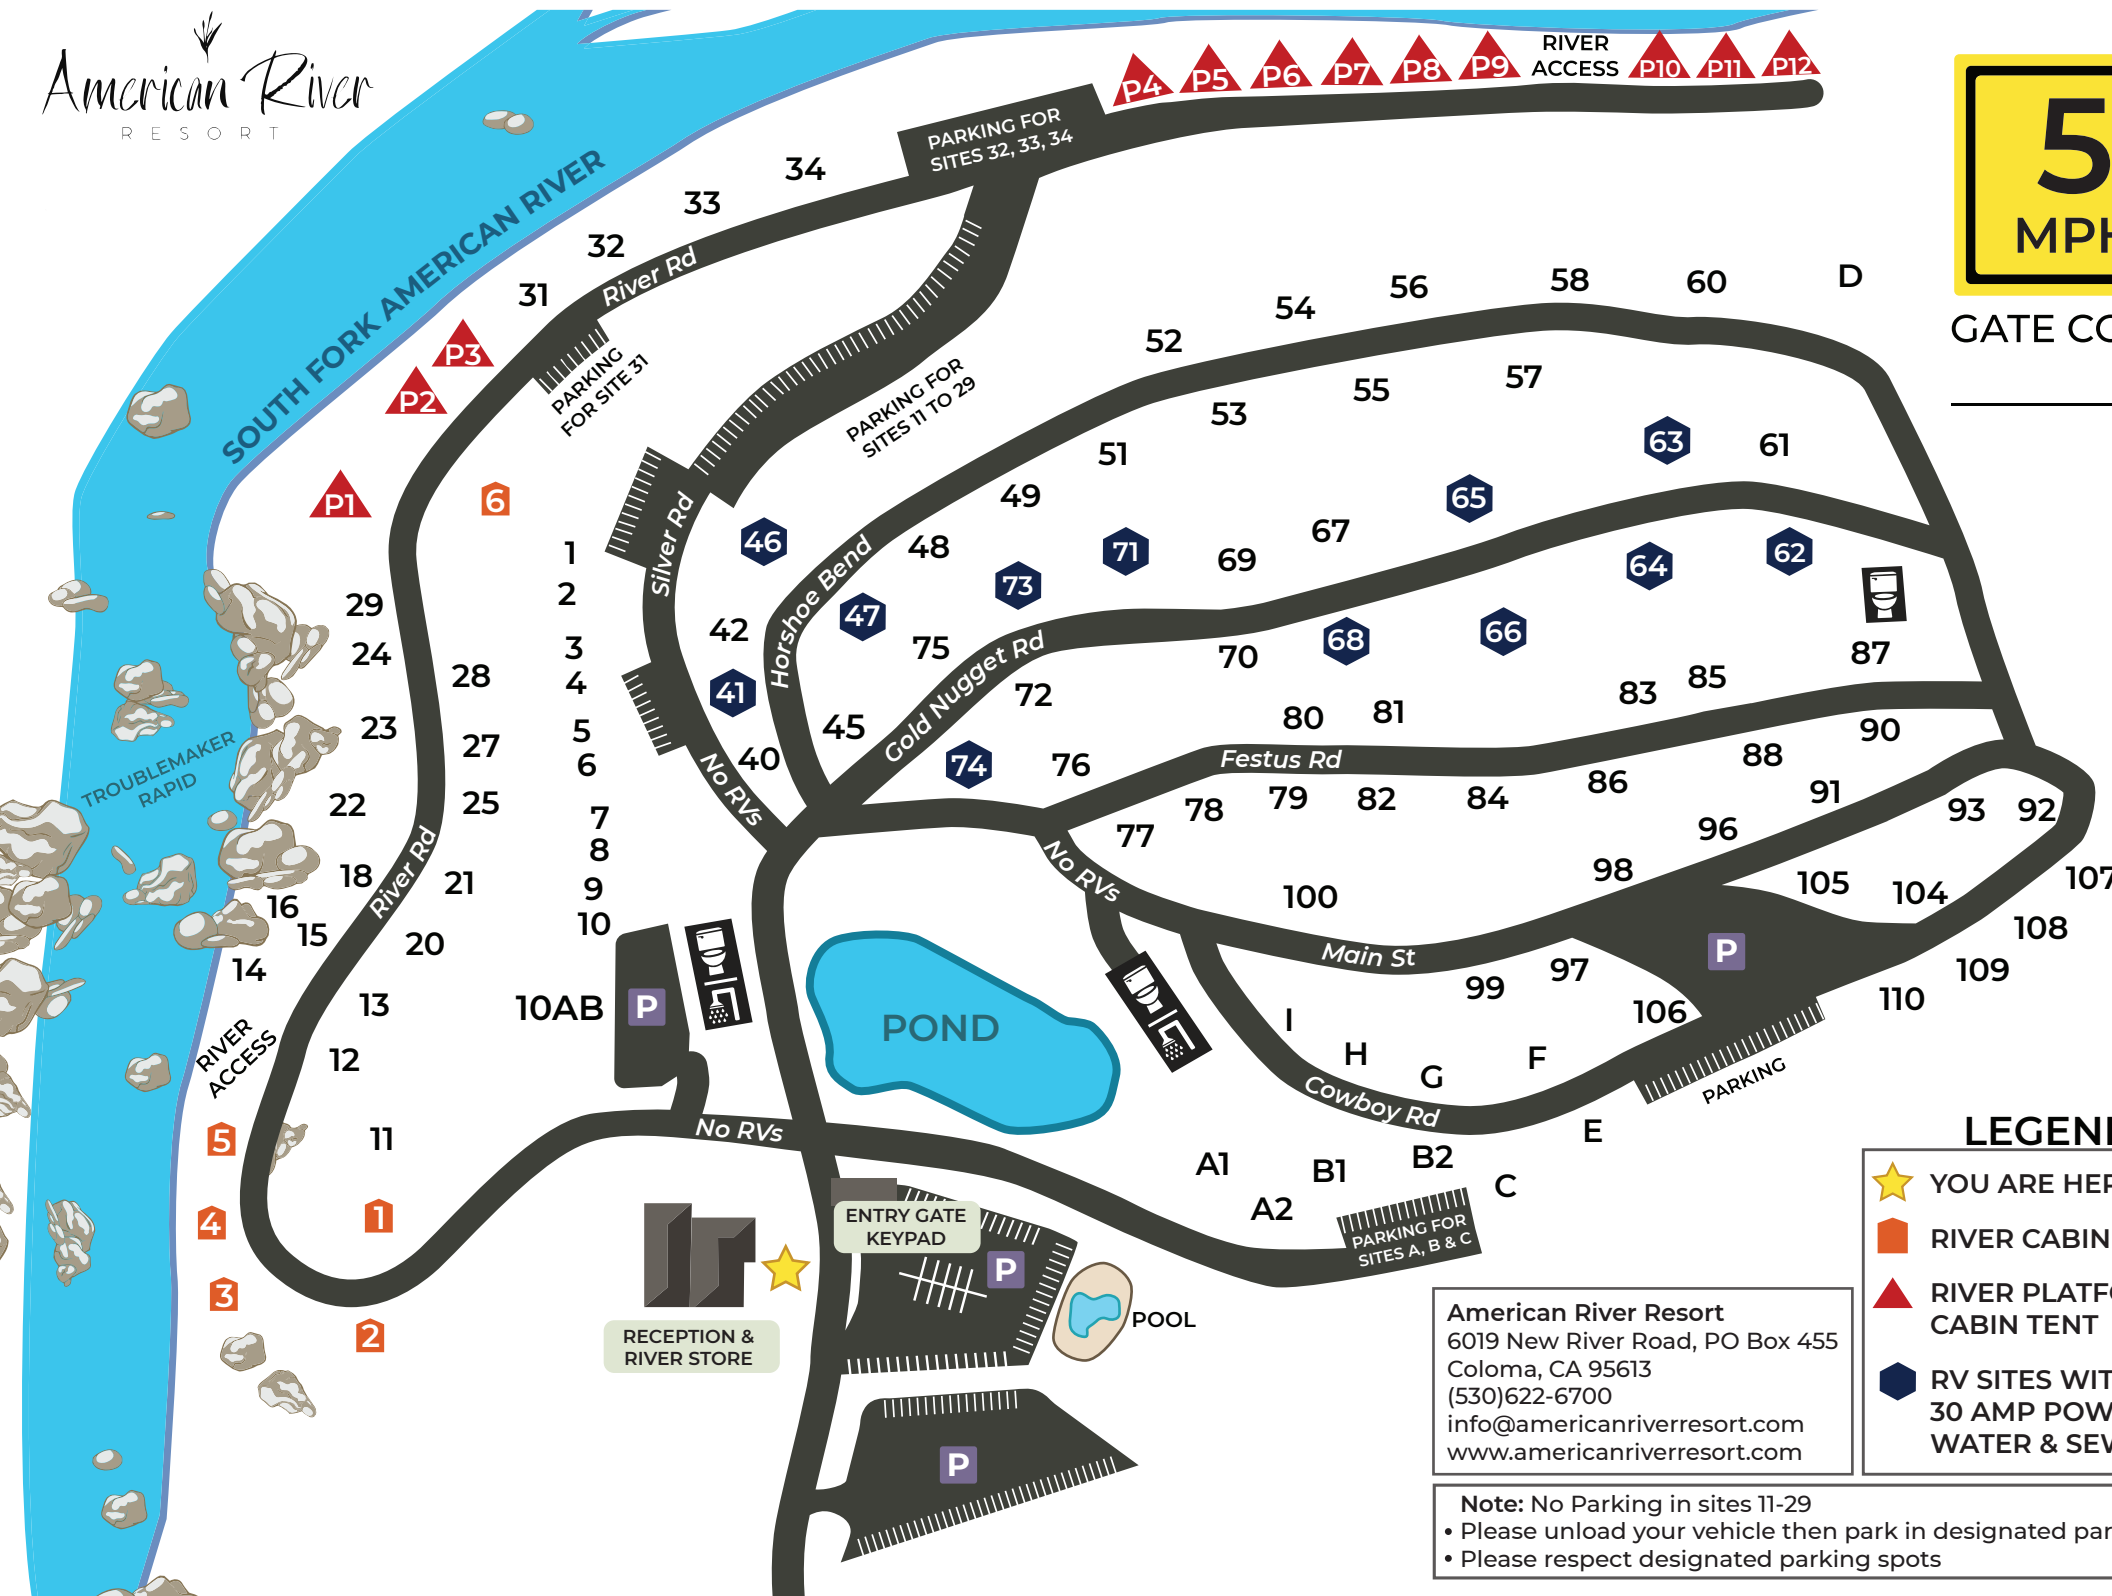

NOT TO SCALE

GATE CODE: \_\_\_\_\_

LEGEND

- YOU ARE HERE
- RIVER CABIN
- RIVER PLATFORM CABIN TENT
- RV SITES WITH 30 AMP POWER, WATER & SEWER

American River Resort  
6019 New River Road, PO Box 455  
Coloma, CA 95613  
(530)622-6700  
info@americanriverresort.com  
www.americanriverresort.com

**Note:** No Parking in sites 11-29  
• Please unload your vehicle then park in designated parking area  
• Please respect designated parking spots